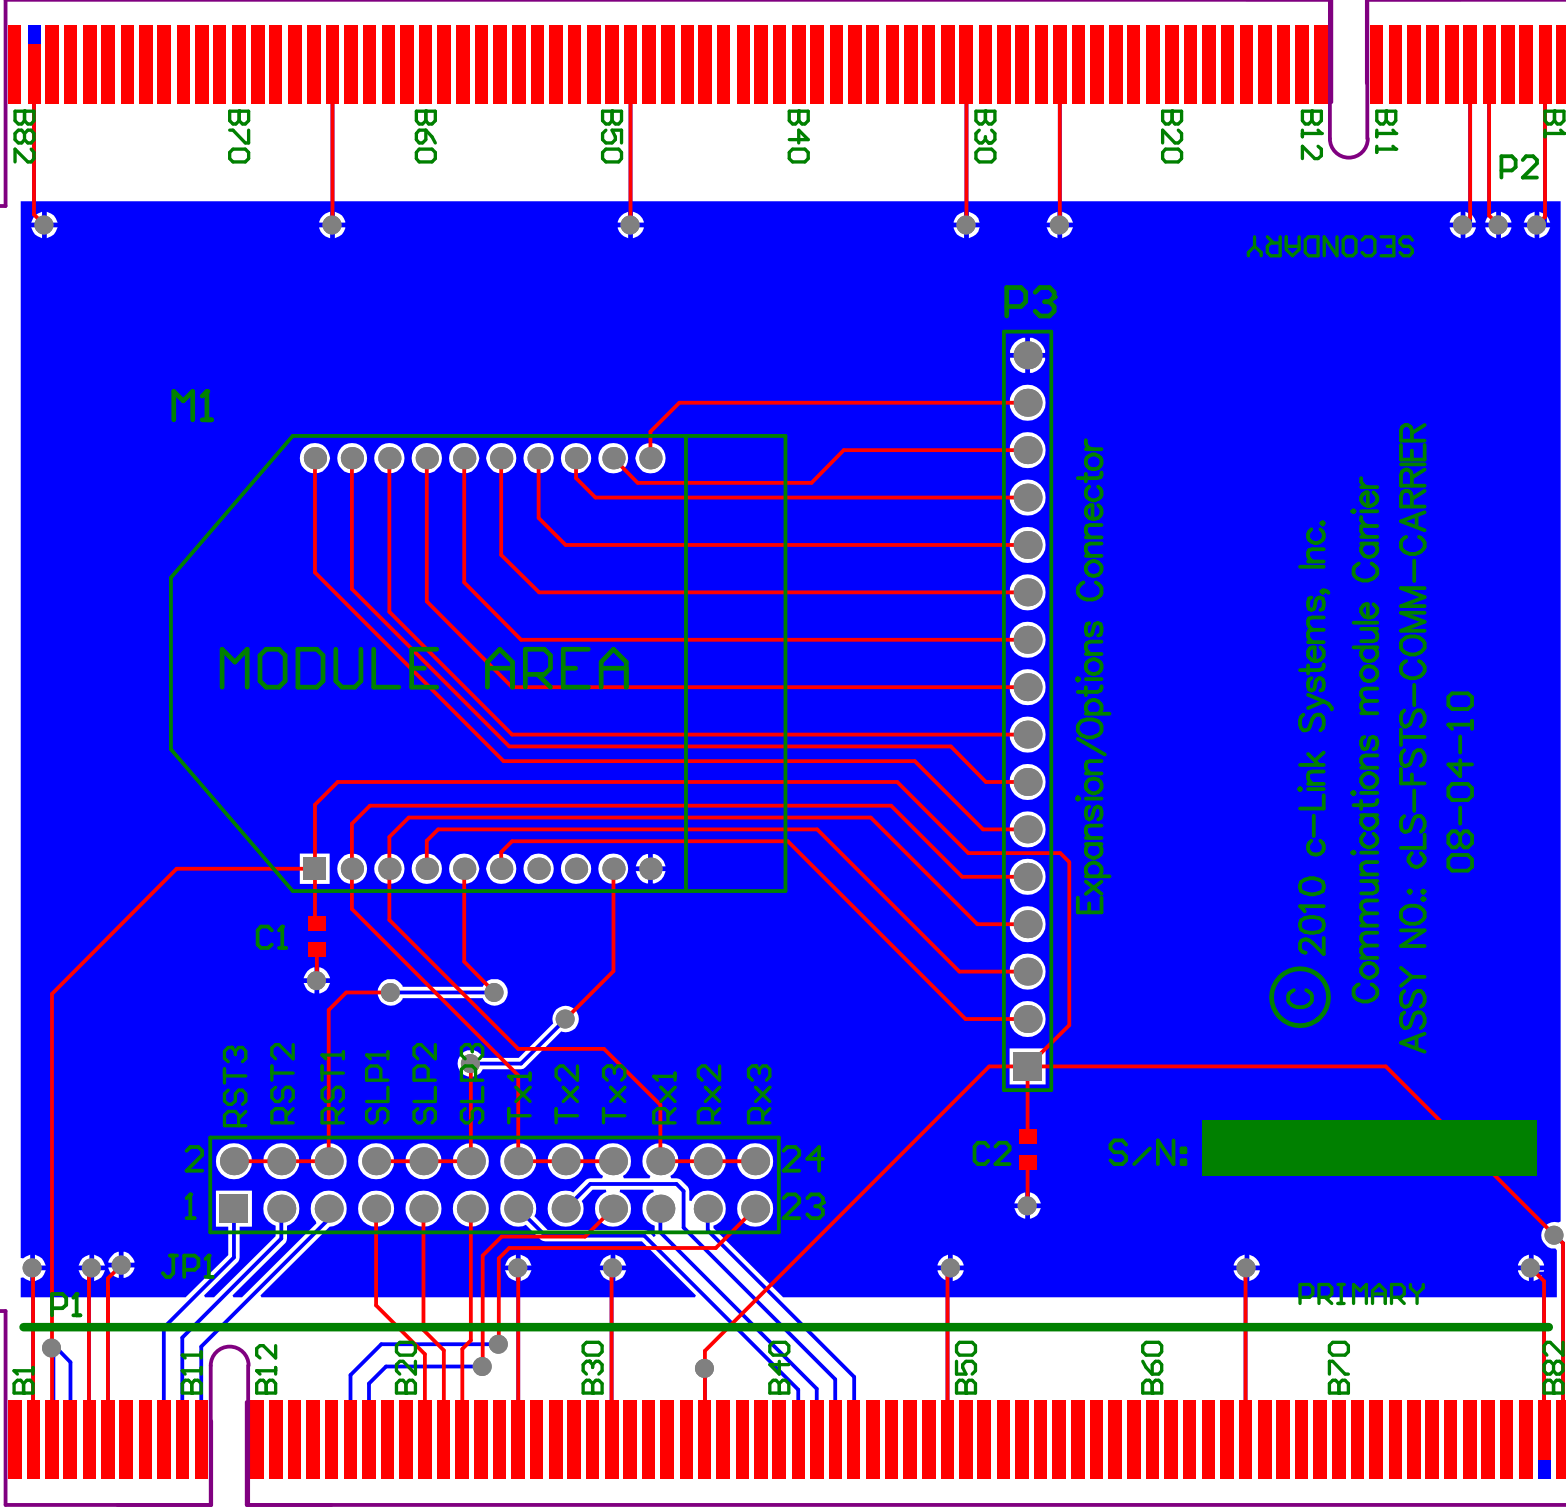

CL2-2T2-COMM-ST27-2J5 A :UE9A B09-QEIQAC-MM03-2T27-2J5

MODULE AREA

Expansion/Options Connector

© 2010 c-Link Systems, Inc.  
 Communications module Carrier  
 ASSY NO.: cLS-FSTS-COMM-CARRIER  
 08-04-10

S/N: [REDACTED]

MGR 08-04-10

SECONDARY

PRIMARY